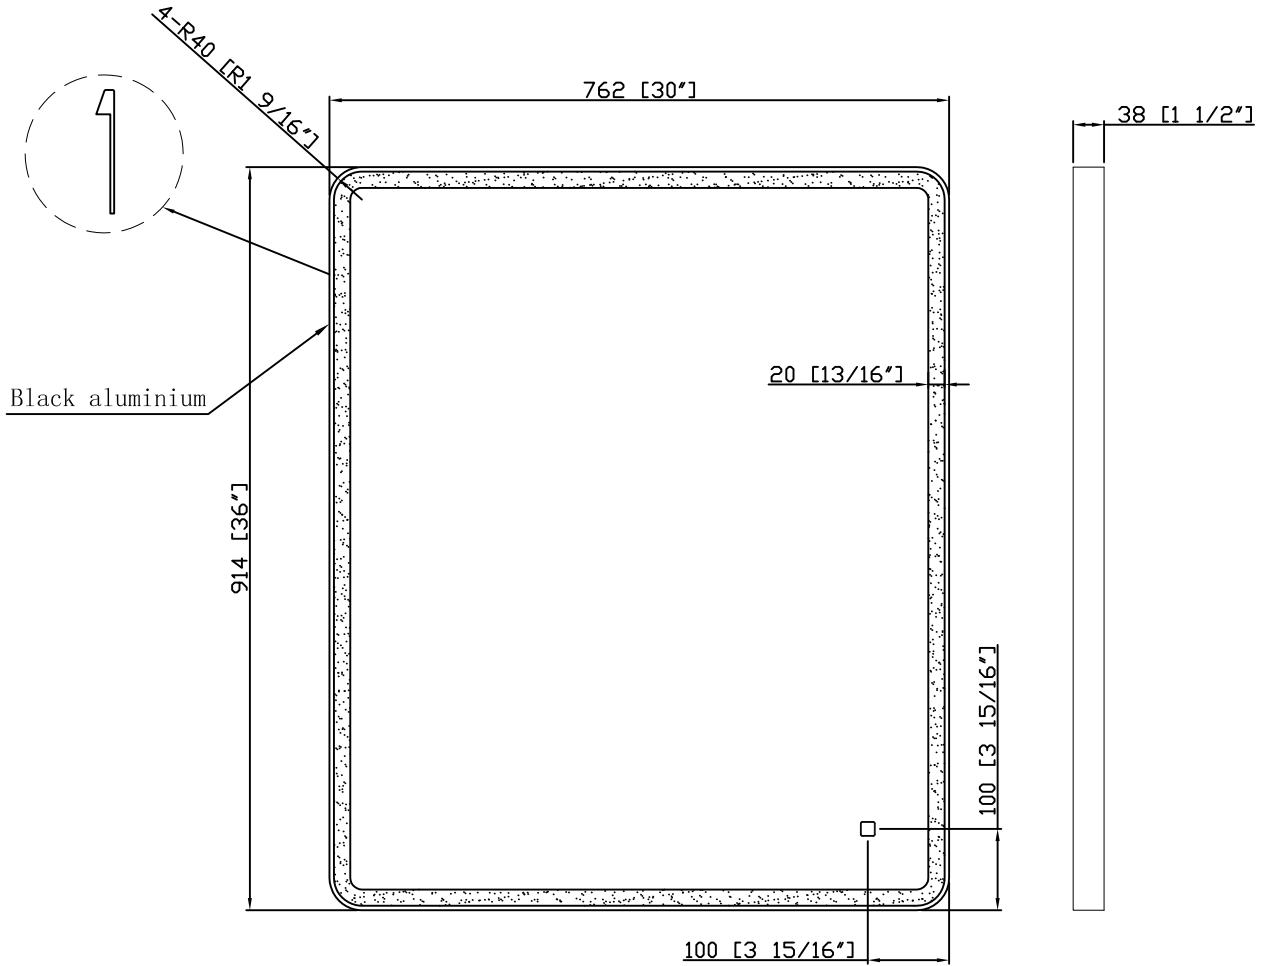

BELMAR SPEC SHEET

Lighted
IMPRESSIONS

LED Designer Mirrors by LTL Home Products