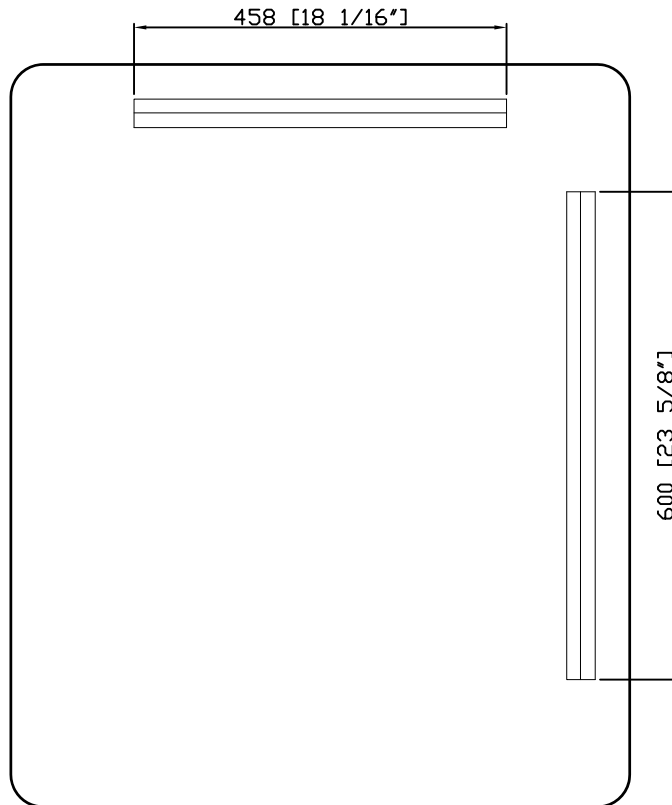

BELMAR SPEC SHEET

Lighted
IMPRESSIONS

LED Designer Mirrors by LTL Home Products