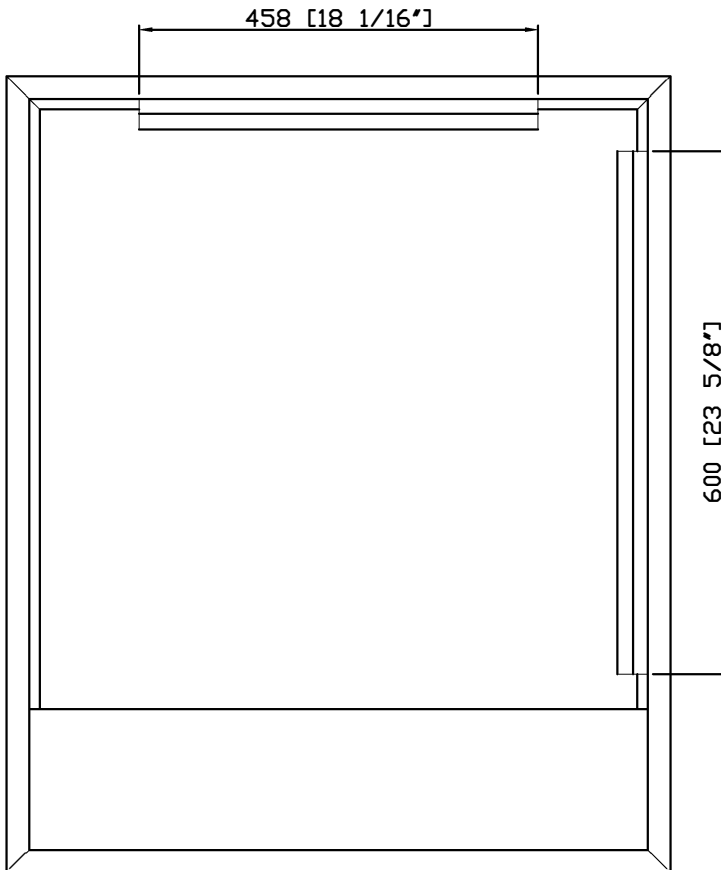

# BEACON LED MIRROR

Lighted  
IMPRESSIONS

LED Designer Mirrors by LTL Home Products