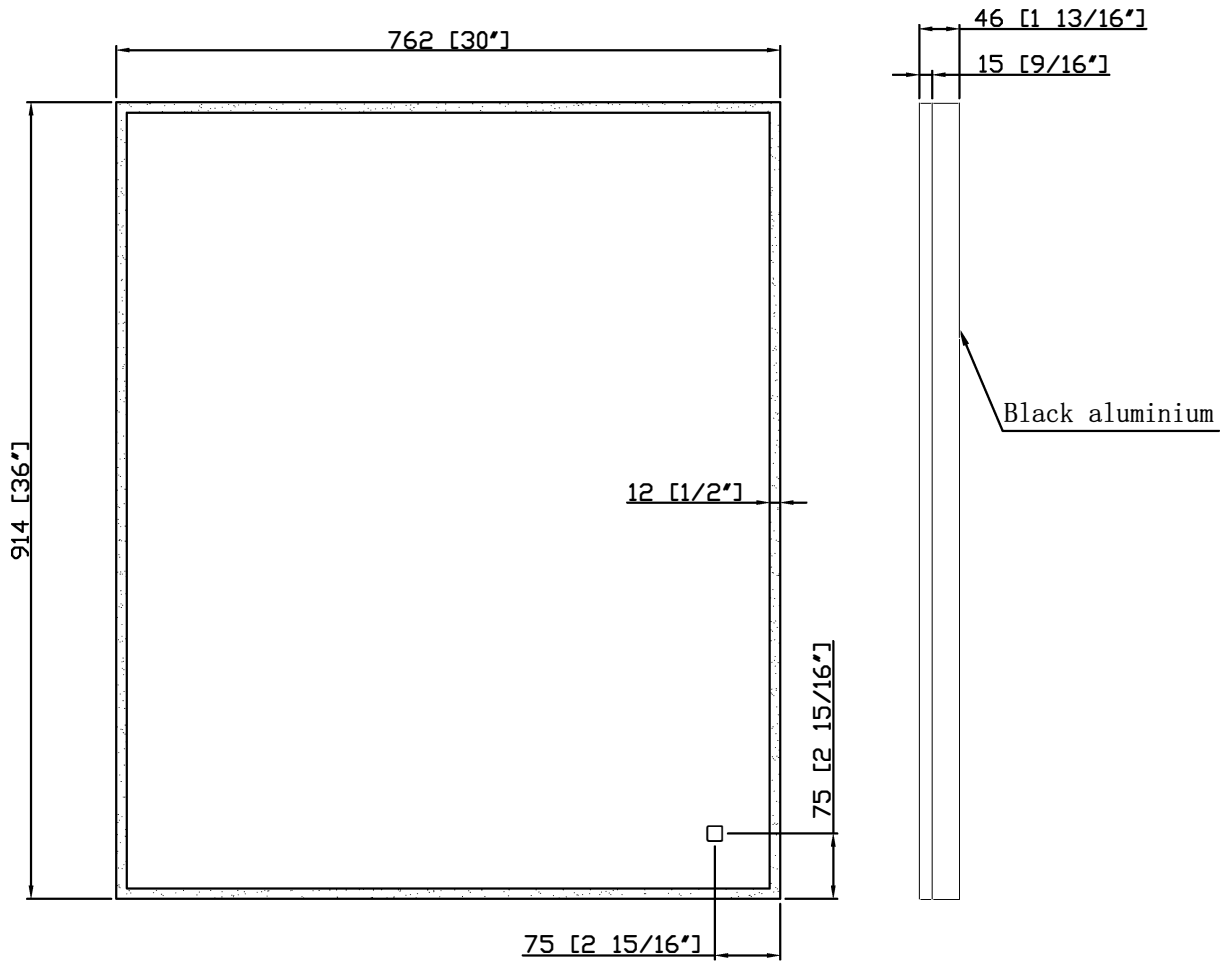

# BEACON LED MIRROR

Lighted  
IMPRESSIONS

LED Designer Mirrors by LTL Home Products